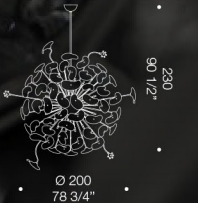

COSMOSPORA K47
47xMAX 33W G9

CE
©
E