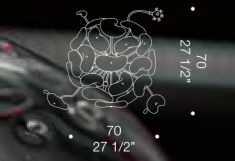

COSMOSPORA

Design by Maria Grazia Rosin

Handblown luxury pendant light.

Cosmospora is an unique pendant light. An accent piece for quirky, playful yet luxurious homes or hospitality spaces. Each piece is handblown individually forming an agglomerate of organic glass shapes. Each glass element is attached to a movable metal pipe, which can be played around with in order to create the desired shape. A hands-on product which never ceases to amuse. Diameter 70cm or 200cm.